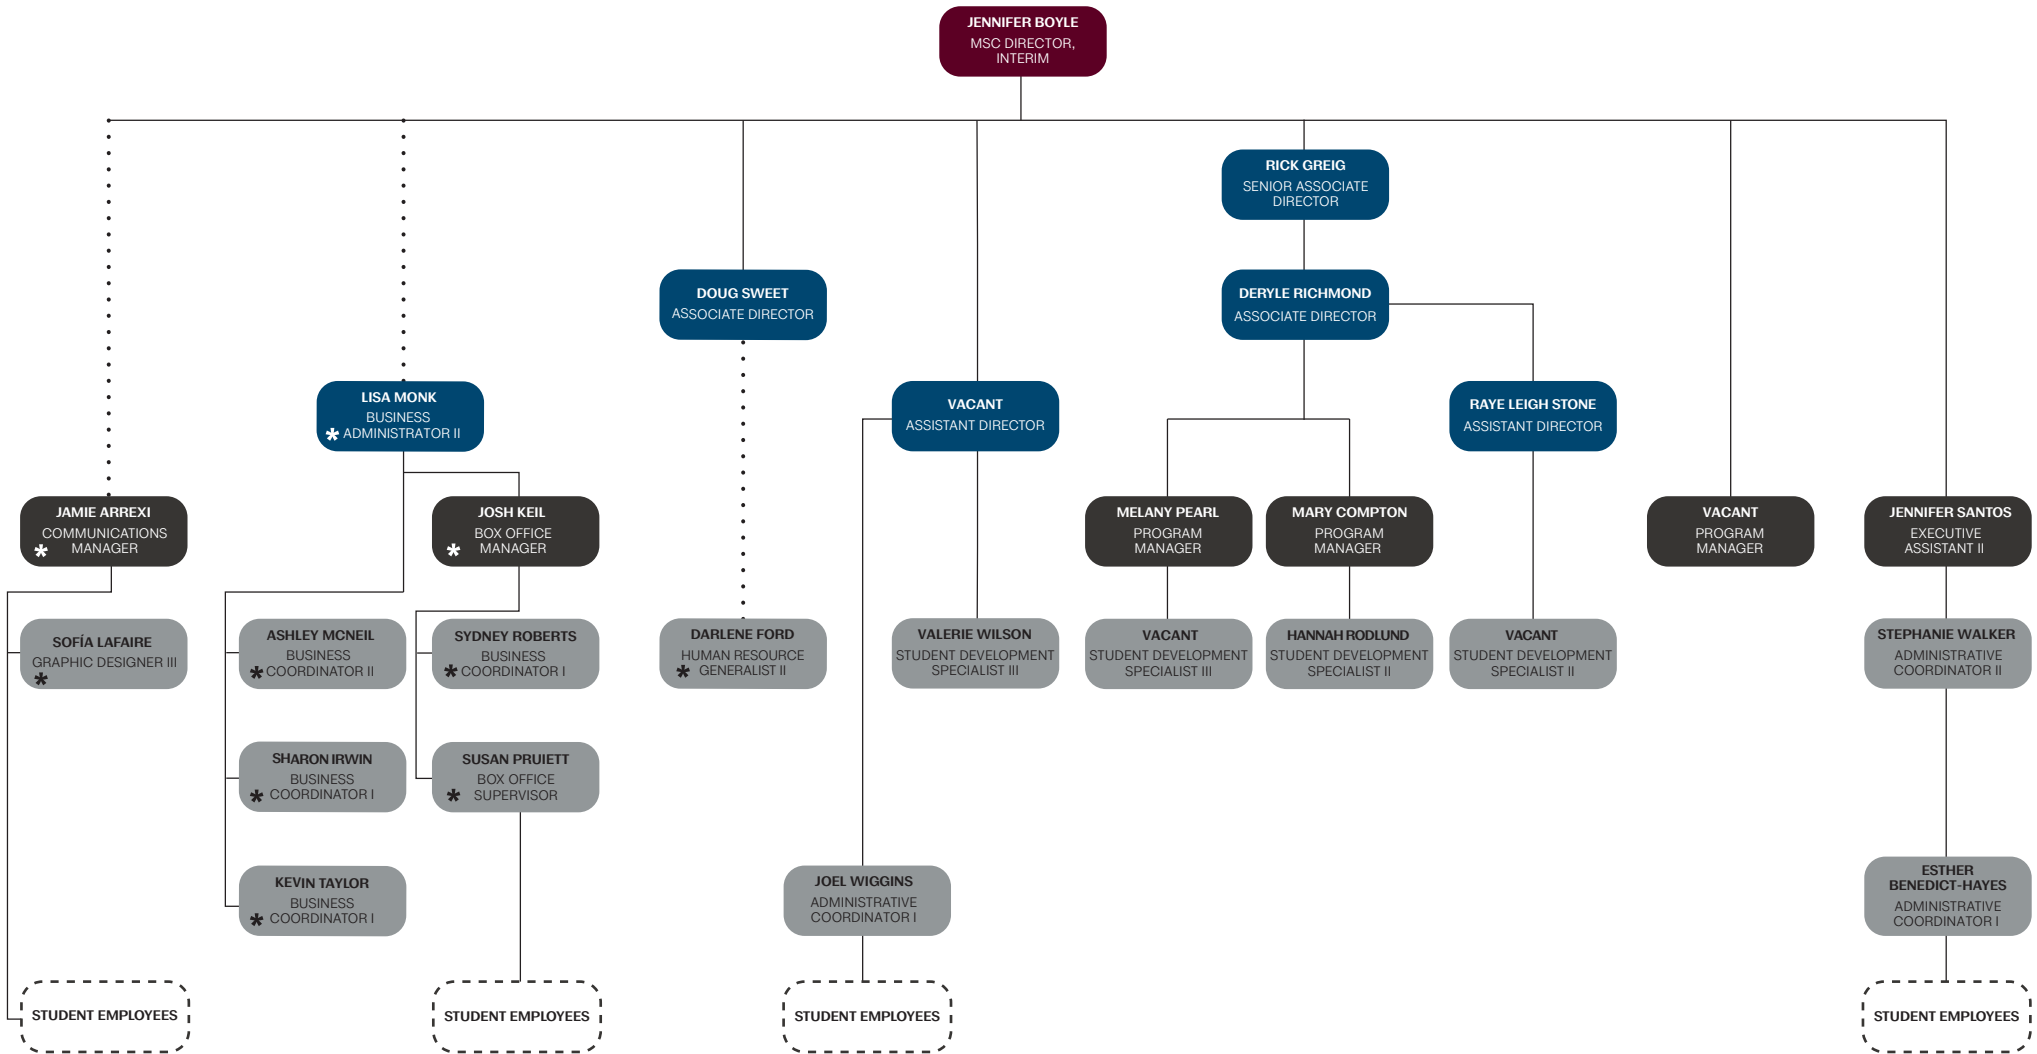

MEMORIAL STUDENT CENTER

DIVISION OF STUDENT AFFAIRS

KEY

Blue: Department Leadership Team

Black: Supervisor

Grey: Full Time Employee

Dashed: Student Employee

Dotted Line and *: Area supporting the MSC