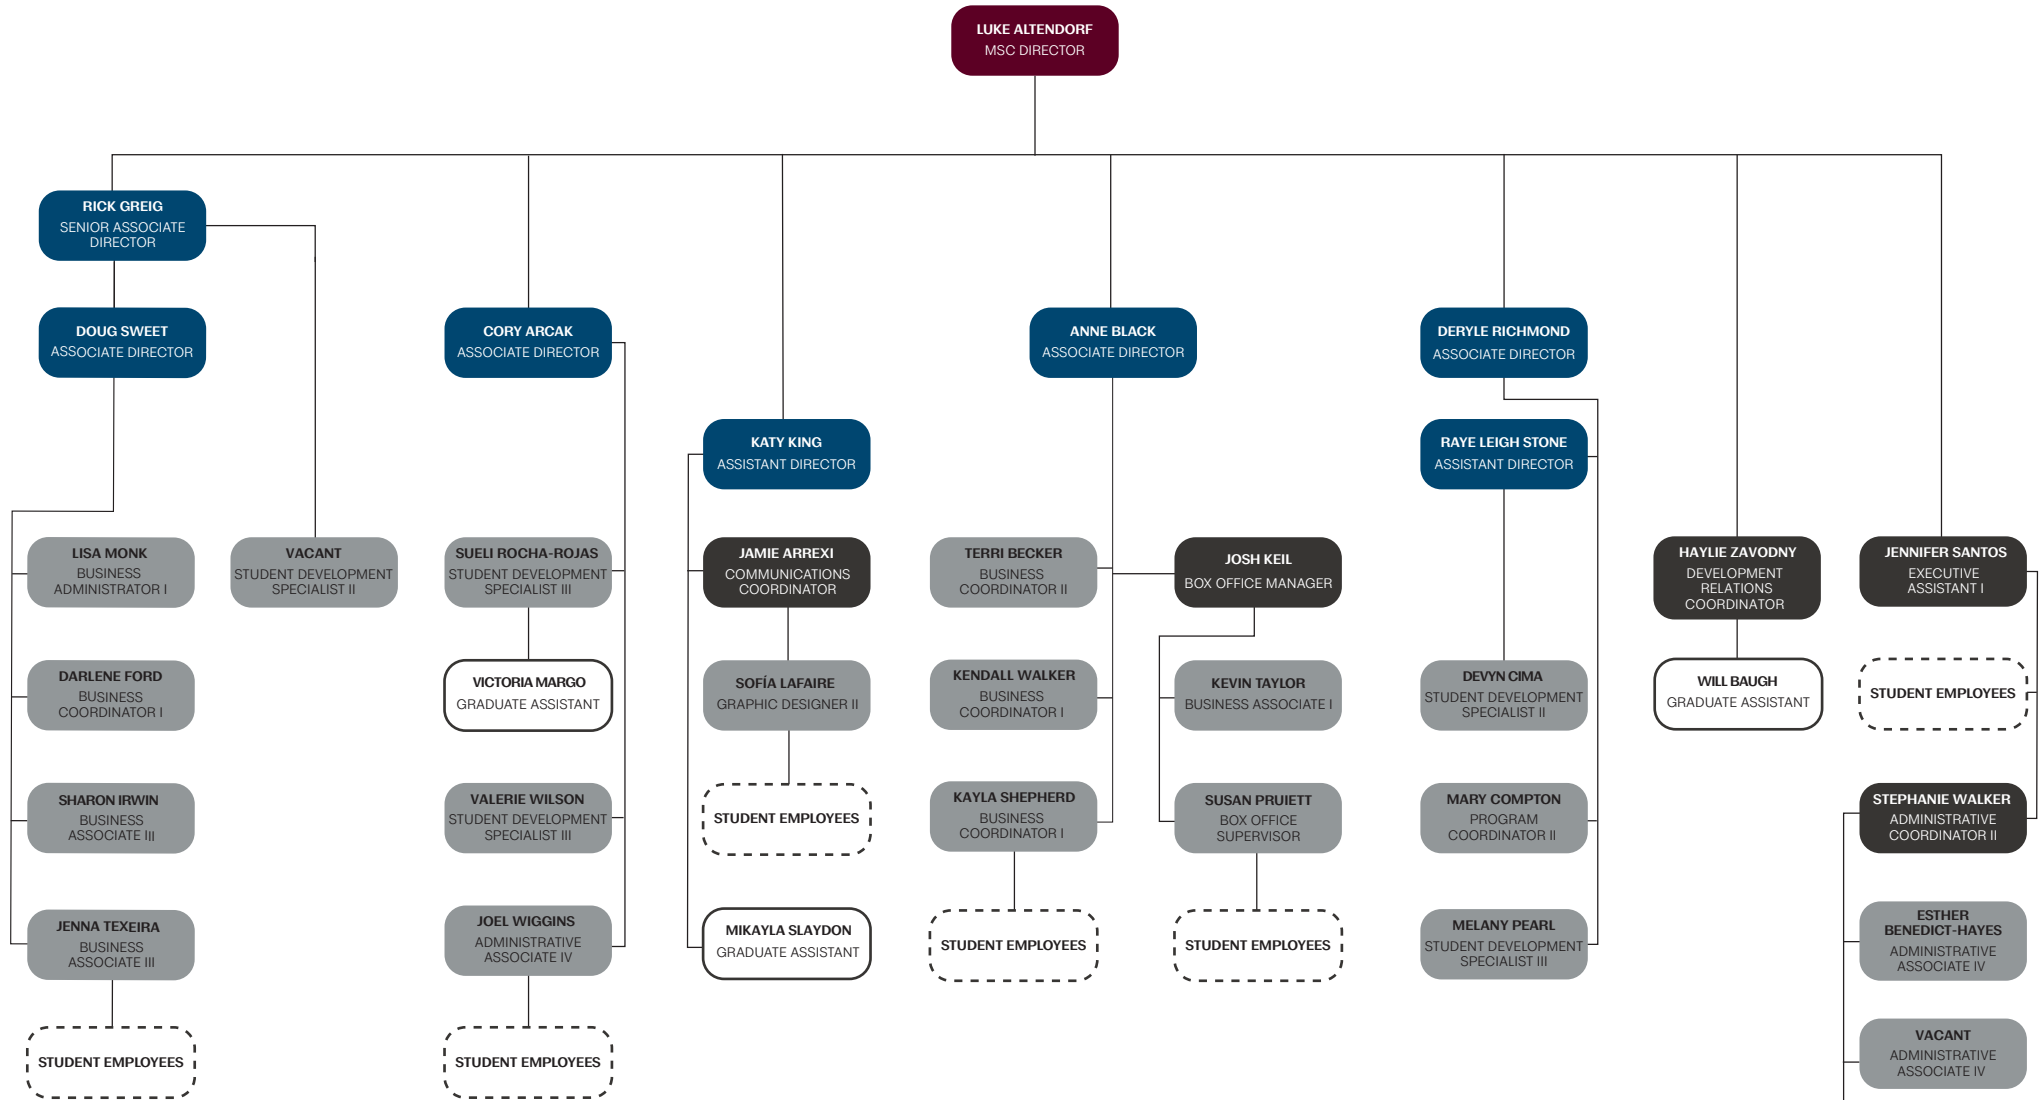

MEMORIAL STUDENT CENTER

DIVISION OF STUDENT AFFAIRS

KEY
 Blue: Department Leadership Team
 Black: Supervisor
 Grey: Full Time Employee
 White: Graduate Assistant
 Dashed: Student Employee